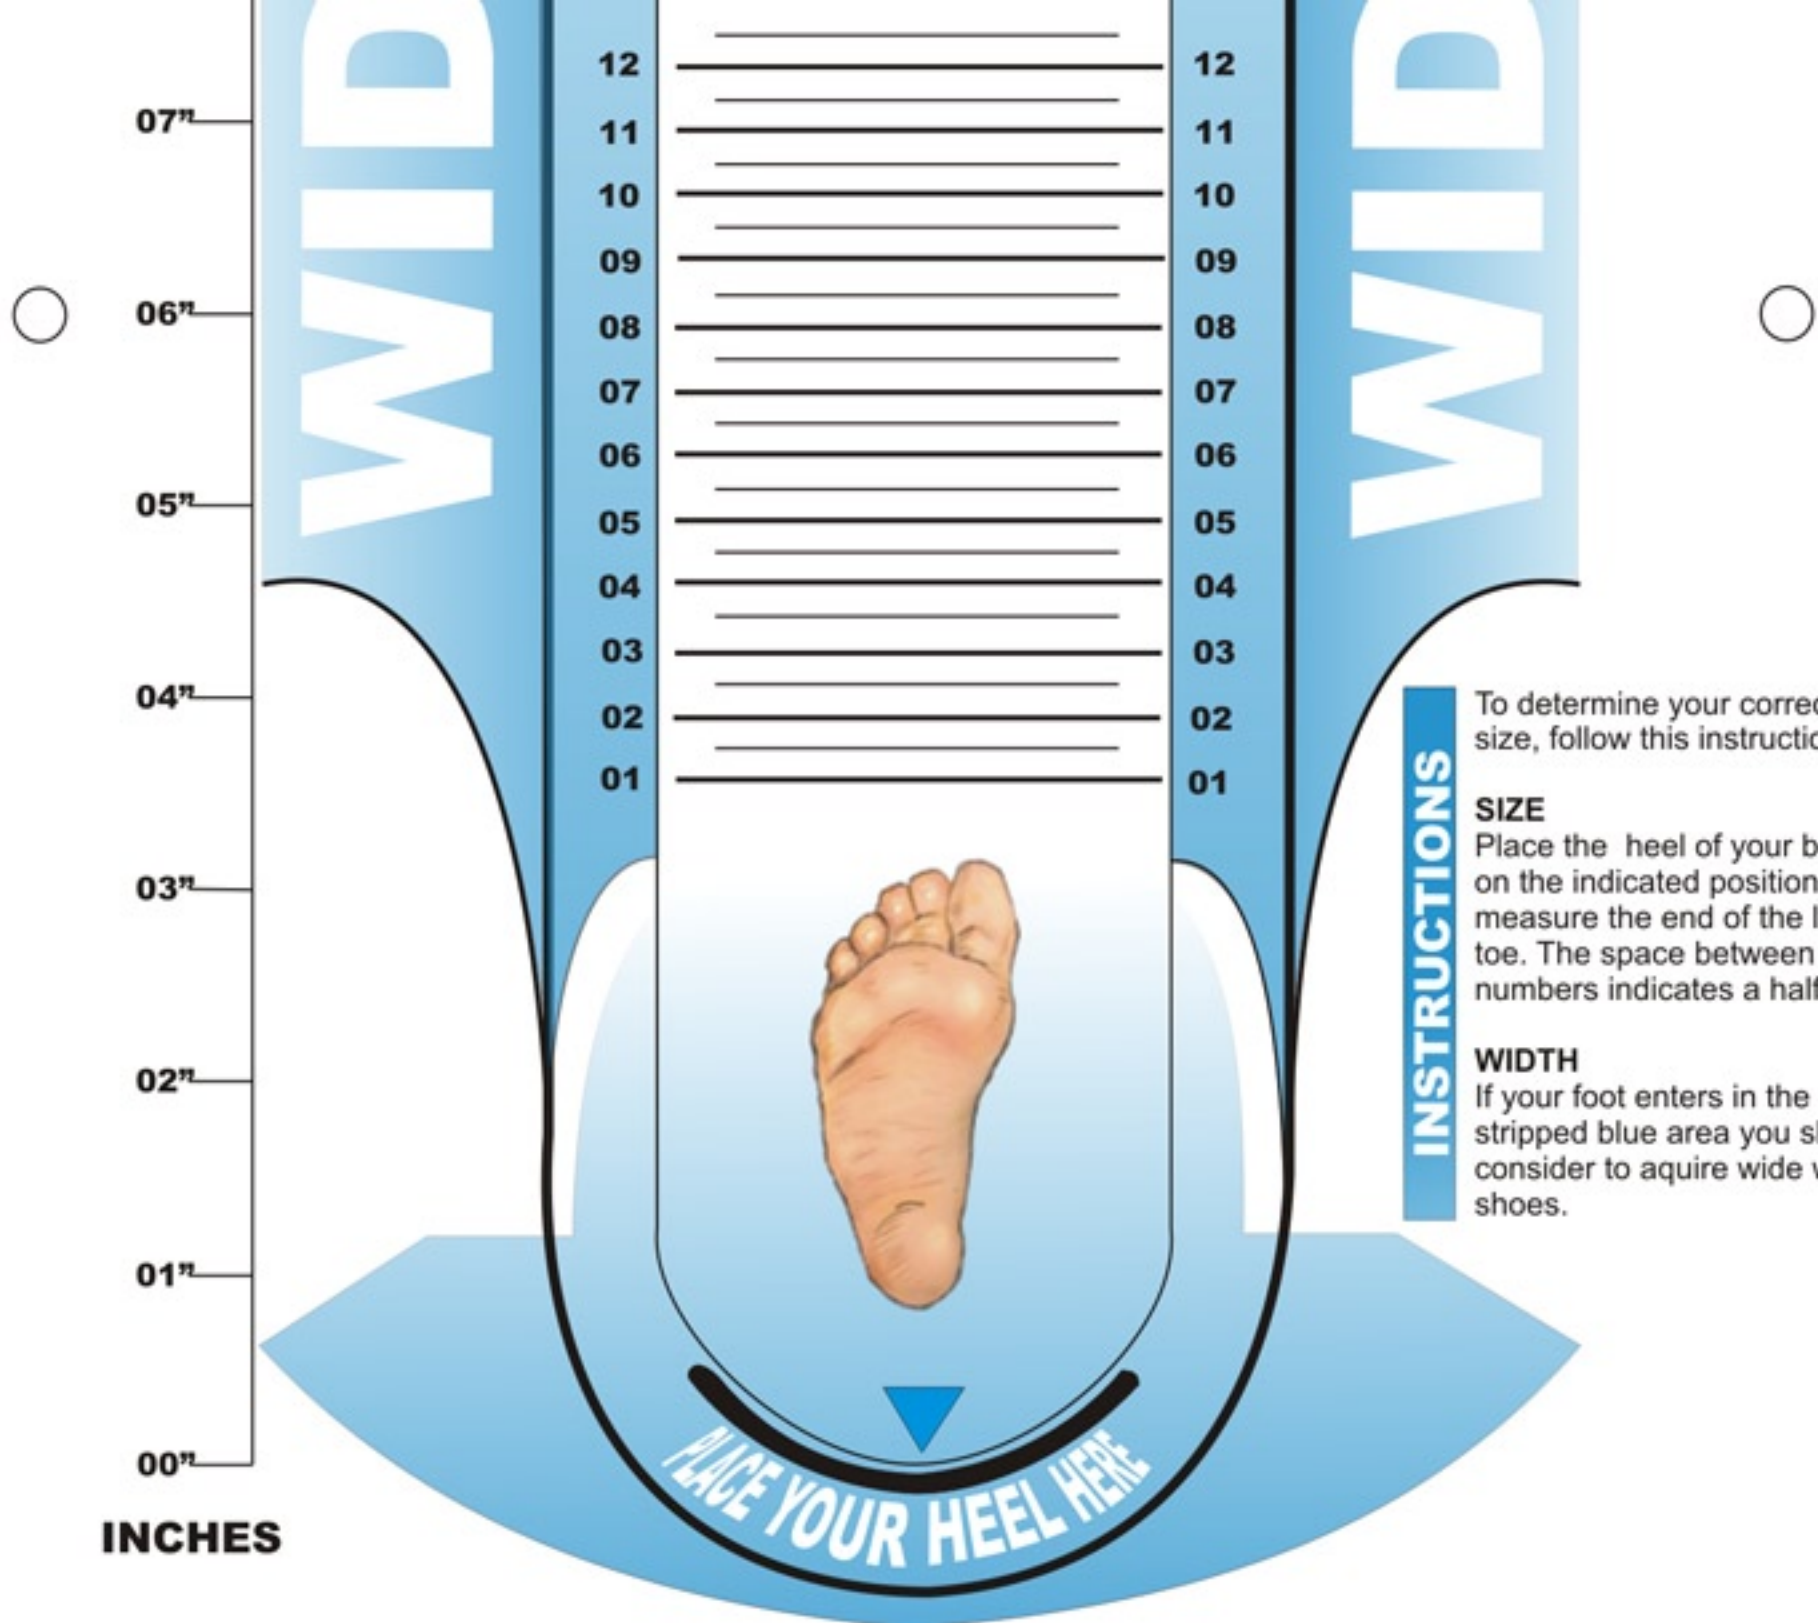

Kids Foot Sizing Chart

07"
06"
05"

WIDE

05
04
03
02
01
13
12
11
10
09
08
07
06
05

05	_____	05
04	_____	04
03	_____	03
02	_____	02
01	_____	01
13	_____	13
12	_____	12
11	_____	11
10	_____	10
09	_____	09
08	_____	08
07	_____	07
06	_____	06
05	_____	05

05
04
03
02
01
13
12
11
10
09
08
07
06
05

WIDE

To correctly use this fitting chart, print this pages, match the small circles at the sides of each page and tape them together

You can use the inches on the left, to verify printout accuracy.

07"
06"
05"
04"
03"
02"
01"
00"

12
11
10
09
08
07
06
05
04
03
02
01

12
11
10
09
08
07
06
05
04
03
02
01

INSTRUCTIONS

To determine your correct shoe size, follow this instructions:

SIZE

Place the heel of your barefoot on the indicated position, then measure the end of the longest toe. The space between numbers indicates a half size.

WIDTH

If your foot enters in the striped blue area you should consider to aquire wide width shoes.

INCHES

PLACE YOUR HEEL HERE